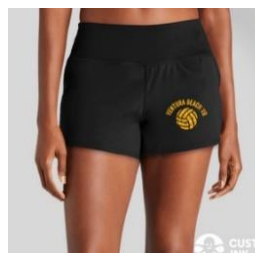

**VHS BEACH VB 2022/23
GEAR/UNIFORM PACK
Sizing & Information**

Player Name: _____

Basic Tri-Blend Women's T-Shirt Price: \$15

Circle Size: XS S M L XL

Performance Women's Long Sleeve T-Shirt w/Hood Price: \$27

Circle Size: XS S M L XL

Hooded Sweatshirt Price: \$48

Circle Size: XS S M L XL

Performance Jersey Tank Price: \$30

Circle Size: XS S M L XL

Number Choice 1 thru 99

1st _____ 2nd _____ 3rd _____

I am a Returning Player from Last Year
and have My Jersey. # _____

Performance Athletic Short Price: \$40

Circle Size: XS S M L XL

Under Amour Undeniable Sack/Backpack Price: \$30
w/pockets

Player Keeps All Items Above

Players Contribution to Gear Pack: \$90 (\$180) for New Players (Without Jersey) or \$60 (\$150) for Returning Players (Who have Jersey)